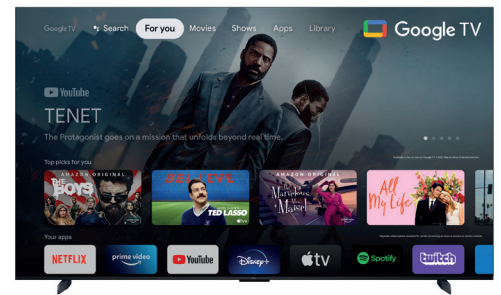

TCL

98P745

PICTURE

Screen size (inches/cm)	98 / 248.9
Visible screen size : diagonal(inches/cm)	97.5 / 248
Panel resolution	UHD
Wide color Technology	WGC
HDR formats	Dolby Vision IQ, HDR10+, HDR10, HLG
HDR brightness	-
Picture Performance Index*	3000
Resolution	3840x2160
Curved / Curvature	-
10 bit panel	Yes
Dynamic contrast	Mega
Picture processing	AI PQ 3.0 Processor
Ultra AR coating	-
UHD upscaling	UHD Deep Learning AI SR
Color management	WP/20P/CMS, 3D LUT calibration
Digital Noise Reduction	Yes
Film Mode	-

* Picture performance Index

AUDIO

Sound power	2x30 W
Dolby	Dolby AC4, Dolby TrueHD
Sound Processing	Dolby Atmos, DTS Virtual-X, Virtualization & upmix
Equaliser	7 band
Speaker type	2.1 sound system
Audio quality by	ONKYO
Speakers	2 way down
Digital Pure Sound	-
Woofer	Yes
Auto volume control	Yes

SMART CONTENT

Processor	Quad Core
SmartTV	GoogleTV (29 languages)
Android OS	GoogleTV (ATV 12.0)
GuideOn (Internet EPG)	-
4K	Netflix, YouTube, Amazon Prime, AppleTV+ & more
Applications	Google Play Store
Social	-
Web browser	-
HbbTV	2.0.3
Smart integrated TV microphone	Yes
Internal memory	20.7GB / 18.7GB

CONVENIENCE

Smartphone / Tablet remote support	Yes
USB multimedia*	Yes
Caption(Subtitle)	Yes
Divx compatibility	-
Clock & On/Off timer	-
Game mode	Auto
Sports mode	Yes
Multipicture	PAT
Sleep timer	Yes
Hotel mode	-
OSD Languages	29
HDMI CEC (T-link)	Full
HDMI quick switch	Yes

* USB key not included

CONVERGENCE

Bluetooth	A2DP, HID
DLNA 1.5	Yes
Wifi display (Miracast)	Chromecast & T-cast
USB HID support	Yes

CONTROL

Remote control batteries	Yes
Remote Control	RC833

TUNER/BROADCASTING

DTV Tuner	DVB-T2/C/S2
Video decoding	H.265 UHD, H.264, MPEG-2
Analogue tuner	Yes
Analogue tuner systems	PAL/SECAM/NTSC (AV) BG/DK/LL'
CI+	Yes (1.4, ECP)
EPG (DVB EIT/SI)	up to 8 days
Auto channel search	Yes
Teletext	Yes

CONNECTIVITY

HDMI	4 x 2.1
HDCP 2.2	2,3
USB	1 x 2.0 + 1 x USB 3.0
YPbPr	CVBS Optional
DVI-in (video)	-
Ethernet (LAN RJ-45)	Yes
Wifi	Built-in ac/n/g 2.4/5Ghz MIMO
Digital Audio Out	Optical
Headphone	Yes
RF in (IEC Terrestrial/Cable)	1
RF in (F Sat)	1
Sat: Diseq / Unicable	Yes v.1.0 / ver. I & II
CI slot	1
HDMI eARC/ARC	eARC HDMI 4
HDMI max resolution	2160P/120Hz 444 12bit,
Power cable	(2160P/144Hz 444 10bit) Detachable, 1.5 m

GAMING EXPERIENCE

HDMI 2.1 :	UHD 144/240p HDR, ALLM, eARC
Features	

DESIGN

Color	Brushed titanium metal front
Vesa size	500 x 600 mm
Stand design	Y-shape

POWER

EEL class SDR / HDR	G / G
On mode power demand in SDR / HDR	198 / 389 W
Auto power off	Yes
Power supply	220-240V~50Hz
Standby mode power demand	0,5 W
Networked standby mode power demand	2,00 W
Peak luminance ratio	65%
Power rating	NA
Mercury content	0,0 mg
Lead presence	No

DIMENSIONS & WEIGHT

Product Size	2179 / 1288 / 420 mm
Stand width & depth	1740 / 420 mm
Product size w/o stand	2179 / 1247 / 17-48-103 mm
Packaging size	2395 / 1550 / 255 mm
Product / packaging	58,00 / 88,00 kg
Without stand	55,40 kg
EAN	5901292521301
Manual - languages number	30
Incl. 3D glasses	-