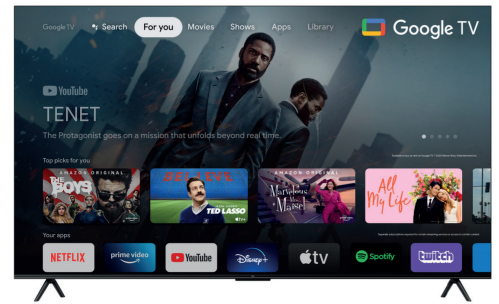

TCL

85P745

PICTURE

Screen size (inches/cm)	85 / 215.9
Visible screen size : diagonal(inches/cm)	84.5 / 214
Panel resolution	UHD
Wide color Technology	WGC
HDR formats	Dolby Vision, HDR10+, HDR10, HLG
HDR brightness	-
Picture Performance Index*	2700
Resolution	3840x2160
Curved / Curvature	-
10 bit panel	-
Dynamic contrast	Mega
Picture processing	AiPQ 3.0 Engine
Ultra AR coating	-
UHD upscaling	UHD Machine Learning AI SR
Color management	WP/20P/CMS calibration
Digital Noise Reduction	Yes
Film Mode	-

* Picture performance Index

AUDIO

Sound power	2x15 W
Dolby	Dolby AC4, Dolby TrueHD
Sound Processing	Dolby Atmos, DTS Virtual-X, Virtualization & upmix
Equaliser	Presets
Speaker type	2.0 sound system
Audio quality by	-
Speakers	2 way down
Digital Pure Sound	-
Woofer	-
Auto volume control	Yes

SMART CONTENT

Processor	Quad Core
SmartTV	GoogleTV (29 languages)
Android OS	GoogleTV (ATV 11.0)
GuideOn (Internet EPG)	-
4K	Netflix, YouTube, Amazon Prime, AppleTV+ & more
Applications	Google Play Store
Social	-
Web browser	-
HbbTV	2.0.2
Smart integrated TV microphone	Yes
Internal memory	10.2GB / 9.2GB

CONVENIENCE

Smartphone / Tablet remote support	Yes
USB multimedia*	Yes
Caption(Subtitle)	Yes
Divx compatibility	-
Clock & On/Off timer	-
Game mode	Auto
Sports mode	Yes
Multipicture	PAT
Sleep timer	Yes
Hotel mode	-
OSD Languages	59
HDMI CEC (T-link)	Full
HDMI quick switch	Yes

* USB key not included

CONVERGENCE

Bluetooth	A2DP, HID
DLNA 1.5	Yes
Wifi display (Miracast)	Chromecast & T-cast
USB HID support	Yes

CONTROL

Remote control batteries	Yes
Remote Control	RC833

TUNER/BROADCASTING

DTV Tuner	DVB-T2/C/S2
Video decoding	H.265 UHD, H.264, MPEG-2
Analogue tuner	Yes
Analogue tuner systems	PAL/SECAM/NTSC (AV) BG/DK/LL'
CI+	Yes (1.4, ECP)
EPG (DVB EIT/SI)	up to 8 days
Auto channel search	Yes
Teletext	Yes

CONNECTIVITY

HDMI	3 x 2.1
HDCP 2.2	2,3
USB	2 x (3.0 + 2.0)
YPbPr	CVBS Optional
DVI-in (video)	-
Ethernet (LAN RJ-45)	Yes
Wifi	Built-in ac/n/g 2.4/5Ghz MIMO
Digital Audio Out	Optical
Headphone	Yes
RF in (IEC Terrestrial/Cable)	1
RF in (F Sat)	1
Sat: Diseq / Unicable	Yes v.1.0 / ver. I
CI slot	1
HDMI eARC/ARC	eARC HDMI1
HDMI max resolution	2160P/60Hz 422 12bit
Power cable	Detachable, 1.5 m

GAMING EXPERIENCE

HDMI 2.1 :	Features	UHD 120p, ALLM
	VRR / FreeSync / G-sync	-

DESIGN

Color	Brushed silver metal front
Vesa size	600 x 300 mm
Stand design	Y-shape

POWER

EEL class SDR / HDR	G / G
On mode power demand in SDR / HDR	168 / 310 W
Auto power off	Yes
Power supply	220-240V~50Hz
Standby mode power demand	0,5 W
Networked standby mode power demand	2,00 W
Peak luminance ratio	65%
Power rating	320 W
Mercury content	0,0 mg
Lead presence	Yes

DIMENSIONS & WEIGHT

Product Size	1897 / 1167 / 408 mm
Stand width & depth	1798 / 408 mm
Product size w/o stand	1897 / 1092 / 13-39-79 mm
Packaging size	2058 / 1275 / 245 mm
Product / packaging	36,50 / 49,90 kg
Without stand	35,80 kg
EAN	5901292520298
Manual - languages number	30
Incl. 3D glasses	-